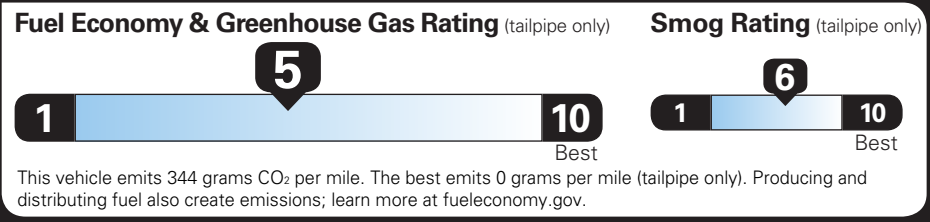

EPA DOT Fuel Economy and Environment

Gasoline Vehicle

Fuel Economy EQUINOX AWD

Small SUVs range from 14 to 118 MPG. The best vehicle rates 140 MPGe.

26 MPG combined city/hwy
24 city
29 highway

3.8 gallons per 100 miles

You spend **$500** more in fuel costs over 5 years compared to the average new vehicle.

G B W

Annual fuel cost **$2,000**