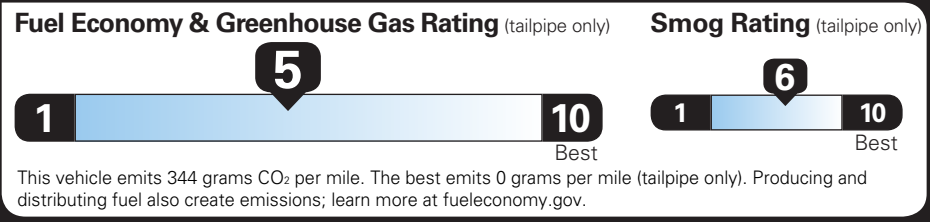

EPA DOT Fuel Economy and Environment

Gasoline Vehicle

Fuel Economy EQUINOX AWD

Small SUVs range from 14 to 118 MPG. The best vehicle rates 140 MPGe.

26 MPG combined city/hwy
24 MPG city
29 MPG highway

3.8 gallons per 100 miles

You spend **$500** more in fuel costs over 5 years compared to the average new vehicle.

G B W

Annual fuel cost **$2,000**