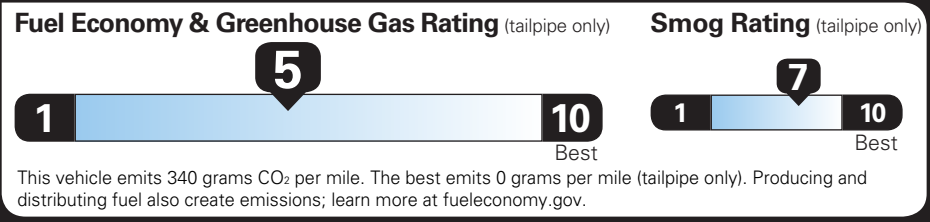

EPA DOT Fuel Economy and Environment

Gasoline Vehicle

Fuel Economy EQUINOX AWD

Small SUVs range from 14 to 129 MPG. The best vehicle rates 132 MPGe.

26 MPG combined city/hwy
24 MPG city
30 MPG highway

3.8 gallons per 100 miles

You spend **$500** more in fuel costs over 5 years compared to the average new vehicle.

Annual fuel cost **$1,700**